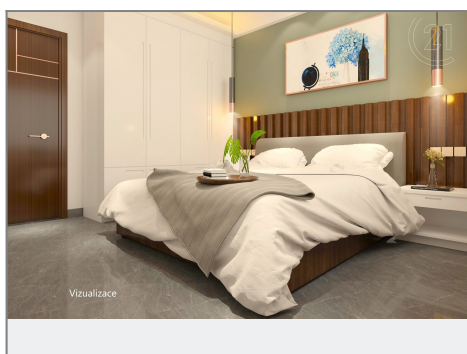

CENTURY 21®

Czech Republic

Prodej - Byty

číslo zakázky: 934992

BYT	
61,3 m²	3 NP
LOKALITA MÍSTNOSTI	
1 Okna	8,2 m²
2 Kuchyně	3,2 m²
3 Obývací pokoj+KK	24,1 m²
4 Pokoj	22,2 m²
Seskupení konstrukce	5,4 m²
Podlahová plocha	59,8 m²
Sádkovní kopej	1,5 m²
Celková plocha	61,3 m²

WYKONAWCA: LEVITSKA
+420 778 037 000

The floor plan diagram shows the layout of the apartment, including the living area, kitchen, and bedrooms. The total area is 61.3 m². The plan is color-coded to match the room descriptions in the table.