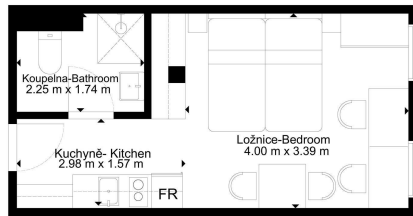

H1 202

GROSS INTERNAL AREA  
TOTAL: 23 m<sup>2</sup>  
SIZE AND DIMENSIONS ARE APPROXIMATE, ACTUAL MAY VARY